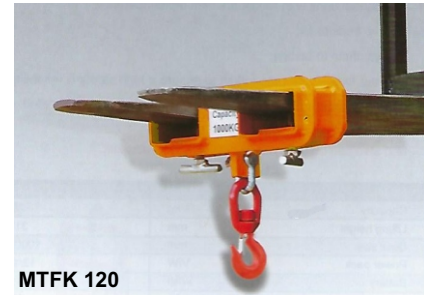

Forklift Attachments

Fork Lifting Hooks

- Converts forklift into a mobile crane in seconds;
- Adjustable mounting position along the length of the fork;
- Secured connect to forks by thumb screw;
- Swivel hook includes safety latch.

MODEL		MTFK 120	MTFK 240
Load Capacity	kg	2500	5000
Net weight	kg	20	45

MTFK 120