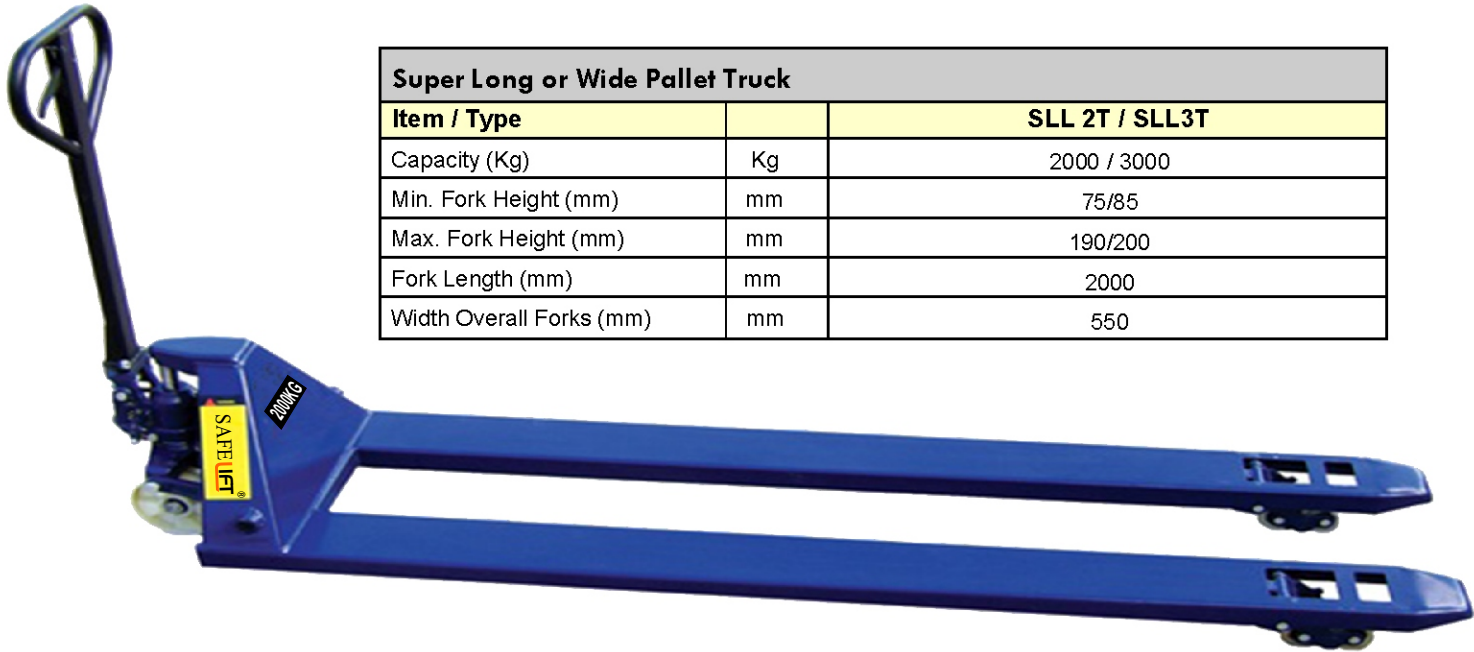

SAFE **UFT**®

SUPER LONG PALLET TRUCK

SLL2T / SLL3T

DOUBLE YOUR PRODUCTIVITY!

“Super Long” hand Pallet Truck Designed for Carrying Goods Big Volume

Super Long or Wide Pallet Truck		
Item / Type		SLL 2T / SLL3T
Capacity (Kg)	Kg	2000 / 3000
Min. Fork Height (mm)	mm	75/85
Max. Fork Height (mm)	mm	190/200
Fork Length (mm)	mm	2000
Width Overall Forks (mm)	mm	550