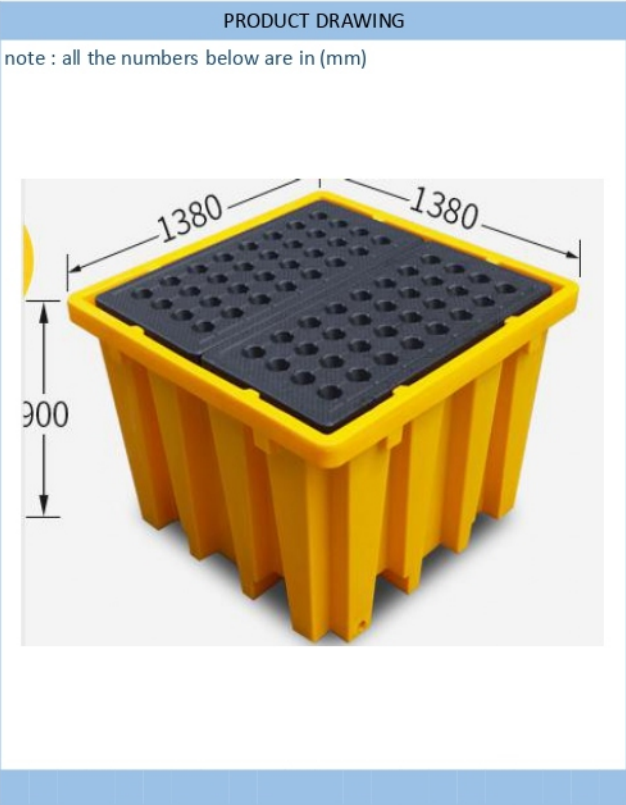

<b>IBC SPILL PALLET</b>	<b>138 X 138 X 90 cm</b>	<b>IBC</b>
-------------------------	--------------------------	------------

**STD COLORS**      **YELLOW**

FEATURES	
CAPS   PINS	HDPE
ANTI SLIP RUBBER	HEAVY DUTY
RFID POSITION   RFID CHIP	/

CONTAINER LOADING			
20FT	40 pcs	40HC	96 pcs

LOADING CAPACITY			
	STATIC	DYNAMIC	RACKING
0 STEEL	3.6 TON	1.8 TON	/

CODE	DESCRIPTION	DIMENSIONS (mm)	MATERIAL	PRODUCT WEIGHT		
				PLASTIC	STEEL	TOTAL
IBC	ROTE MOLDING	1380 X 1380 X 900	HDPE	71 kg	/	71 kg
		( ± 3%)	(-10 TO 40) C°	( ± 3%)		